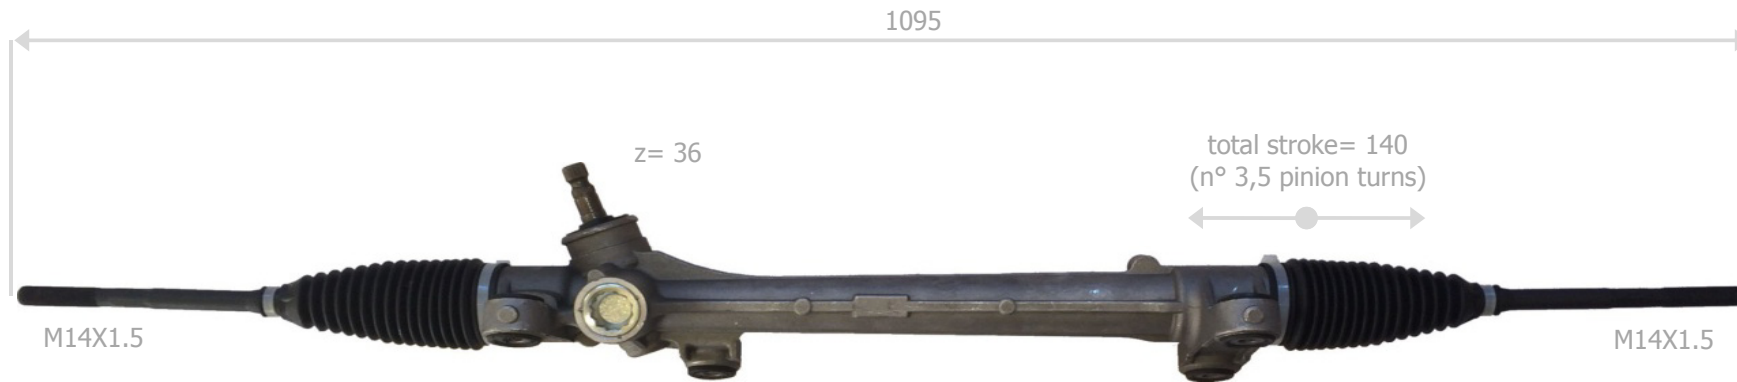

L.A.R.A.

di Bianchi P. & C. s.r.l.

La.r.a. ref. **370005**

TOYOTA

TOYOTA COROLLA 1400/1600/1800/2000cc

drive	year	original references	note
LH	2002 -> 2007	45510-02050 / 45510-02090	ELECTRIC STEERING