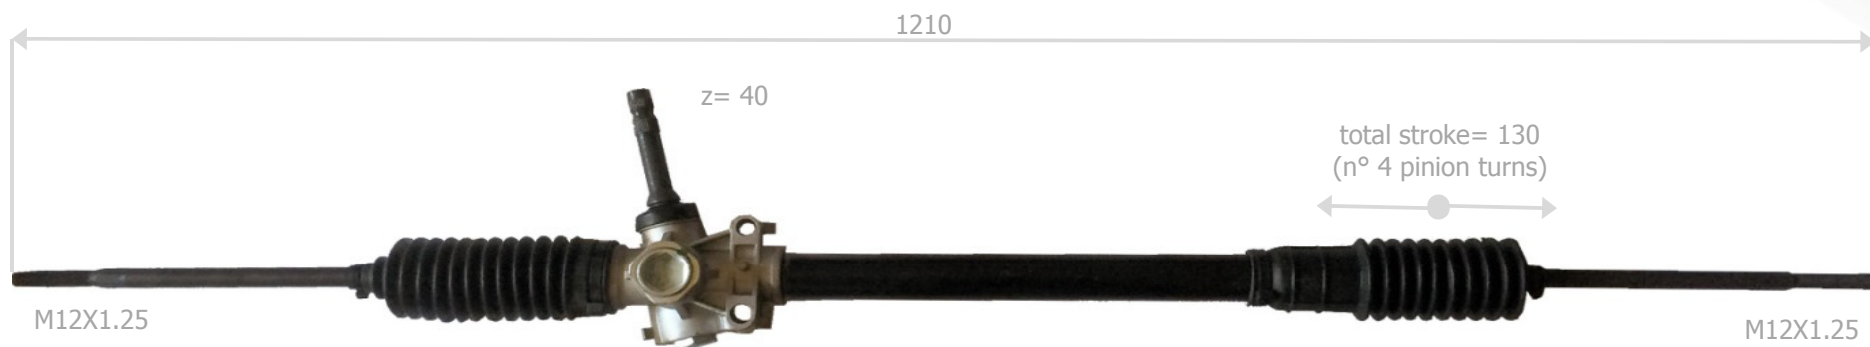

L.A.R.A.

di Bianchi P. & C. s.r.l. socio unico

La.r.a. ref. **410002**

VOLVO

440 - 460 SERIES 1600/1700/1800/2000 cc PETROL - 1900 cc DIESEL

drive	year	original references	note
LH	08/1988->12/1996	3344585 - 3465183 - 3480000 - 9031605