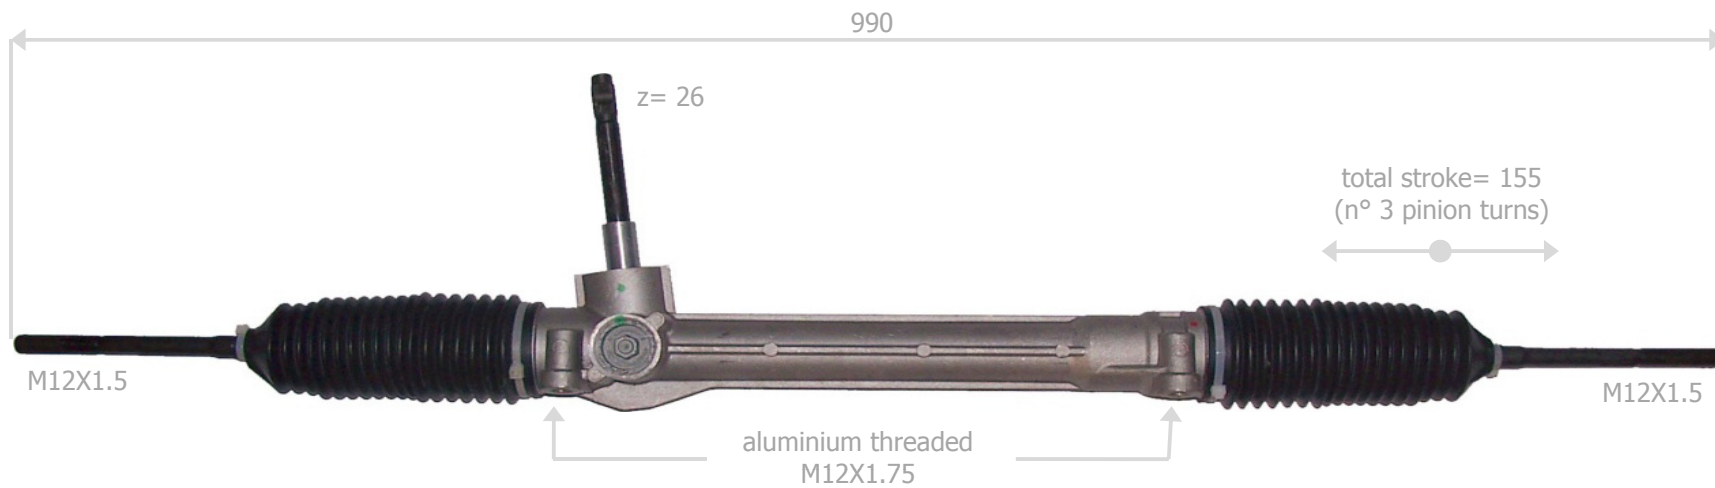

L.A.R.A.

di Bianchi P. & C. s.r.l.

La.r.a. ref. **190061**

FIAT

PANDA 1100/1200 cc PETROL - 1300 cc DIESEL MULTIJET - LPG - NATURAL POWER

drive	year	original references	note
LH	12/2011->	51908391 - 51908393 - 51915480 - 51915481 - 51934258 - 51940137 - 51965737 - 51965739	ELECTRIC STEERING ALUMINIUM THREADED M12X1.75