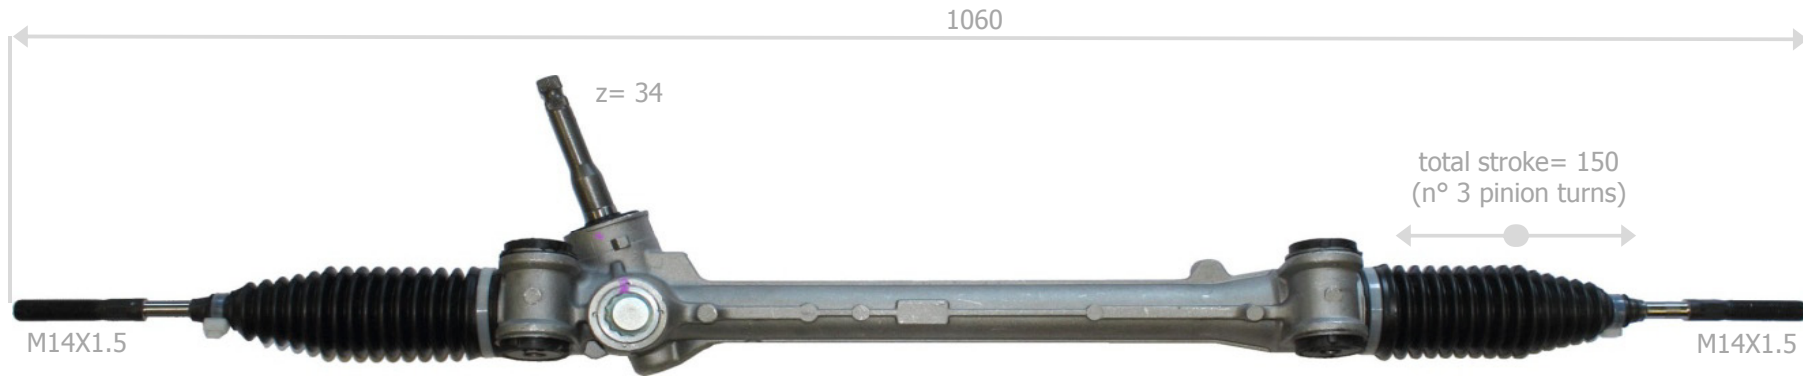

LANCIA

drive	year	original references	note
LH	05/2011->	51907994 - 51907996 - 51965755	ELECTRIC STEERING ALUMINIUM THREADED M12X1.75

L.A.R.A.

di Bianchi P. & C. s.r.l. socio unico

La.r.a. ref. **370006**

TOYOTA