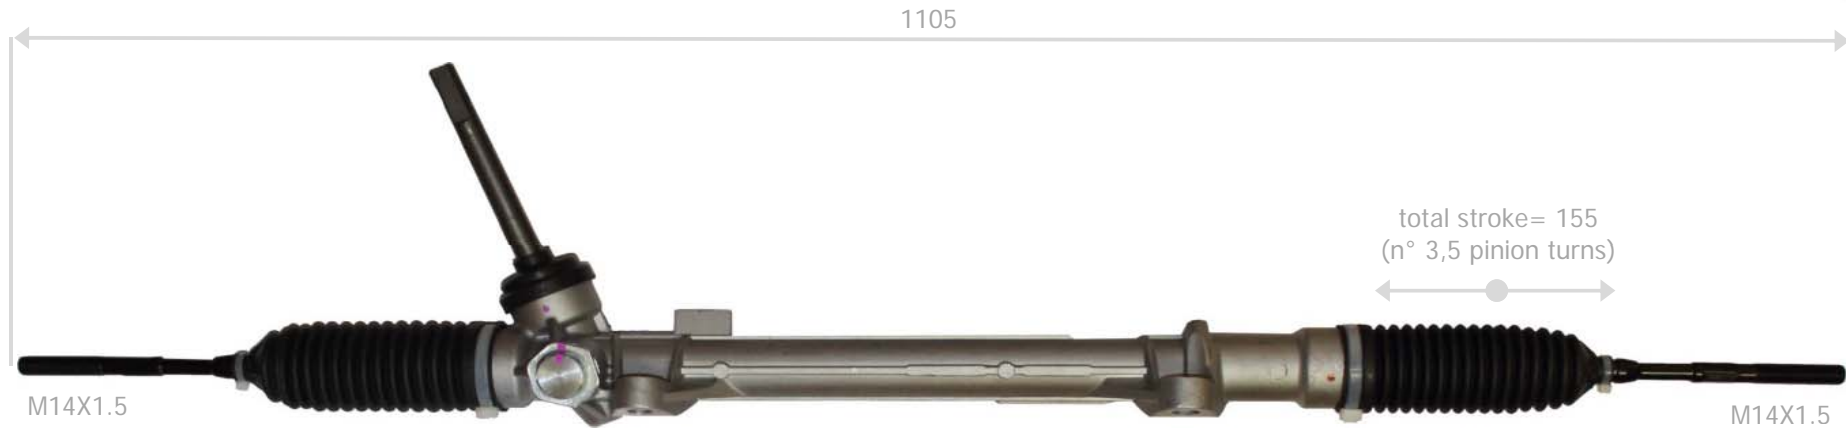

L.A.R.A.

di Bianchi P. & C. s.r.l.

La.r.a. ref.
280007

NISSAN QASHQAI 1600/2000 cc PETROL - 1500/1600/2000 cc DIESEL

RENAULT KOLEOS 2500 cc PETROL / 2000 cc DIESEL

NISSAN

drive	year	original references	note
LH	02/2007->	48001-3622R - 48001-JD000 - 48001-JD900 - 48001-JD90B - 48001-JY40A	ELECTRIC STEERING

RENAULT

drive	year	original references	note
LH	09/2008->	48001-3622R - 48001-JD000 - 48001-JD900 - 48001-JD90B - 48001-JY40A	ELECTRIC STEERING