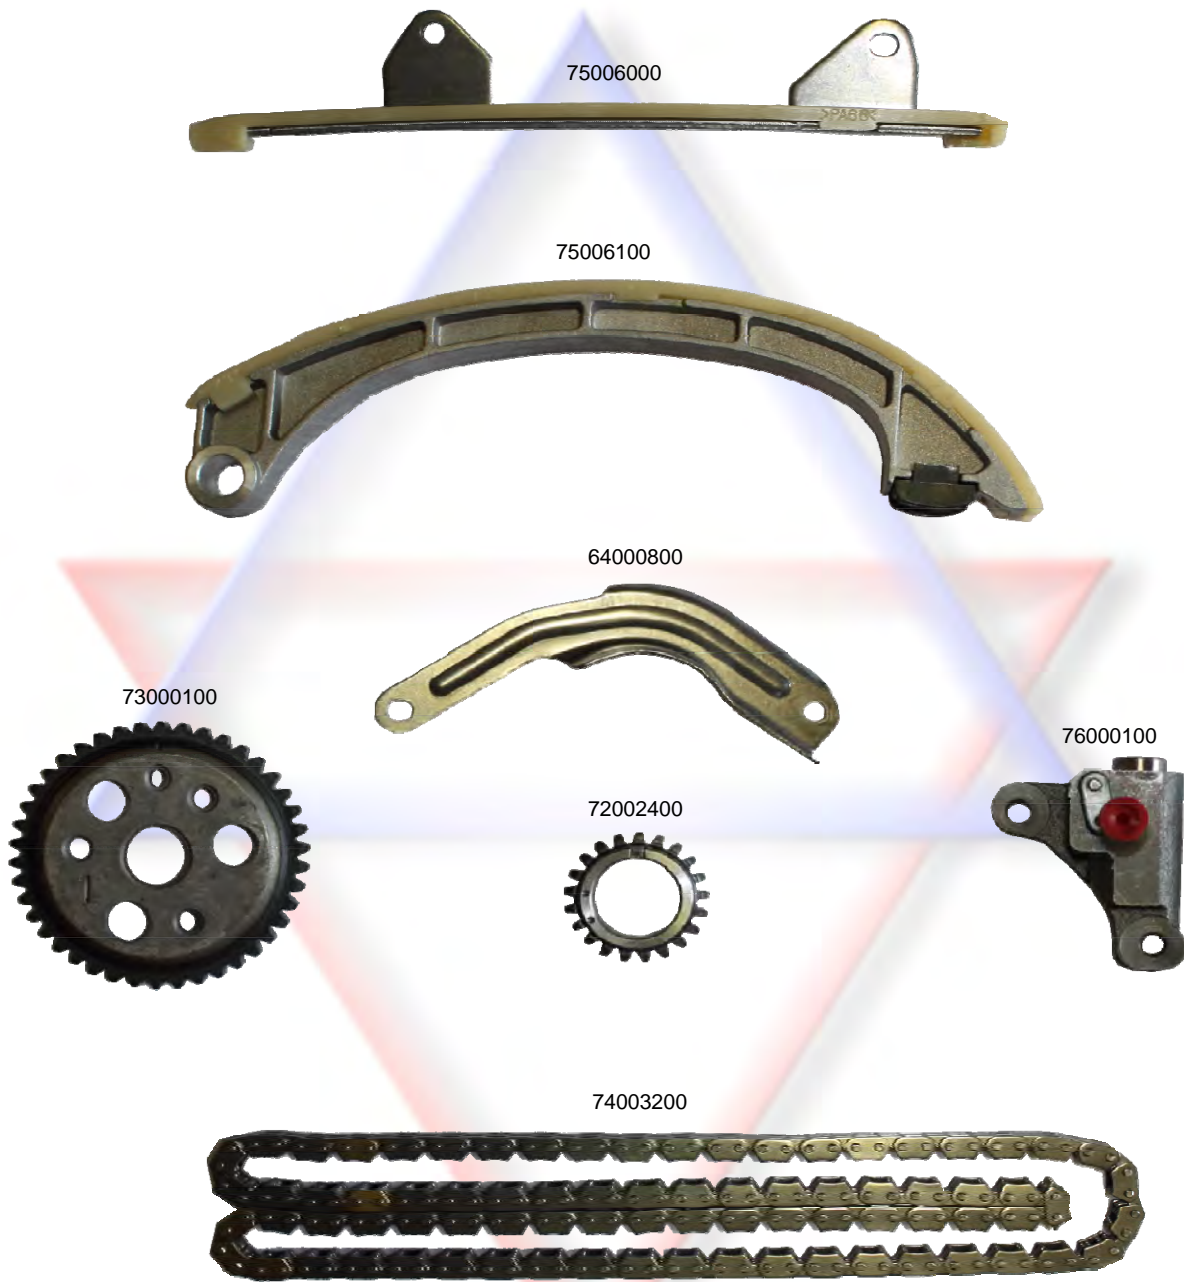

ref.	description	applications*

5097

TOYOTA 1.3 ENGINE 2SZ-FE PETROL

TOYOTA Yaris 1.3 08/99->09/05 (2SZ-FE)

5097 is composed by

ref.	oe	part type	nr.	notes
72002400		CRANK GEAR	1	
73000100	13523-23010 / 13523-23050 / 13523-0J010	CAM GEAR	1	
74003200	13506-23020	CHAIN	1	158 LINKS
75006000	13566-23020	SLIDING-BLOCK	1	STRAIGHT
75006100	13591-23020	SLIDING-BLOCK	1	CURVED
76000100	13540-23010 / 13545-23010 13545-0J010 / 13540-0N010	TENSIONER	1	
64000800	13567-23010	STIRRUP	1