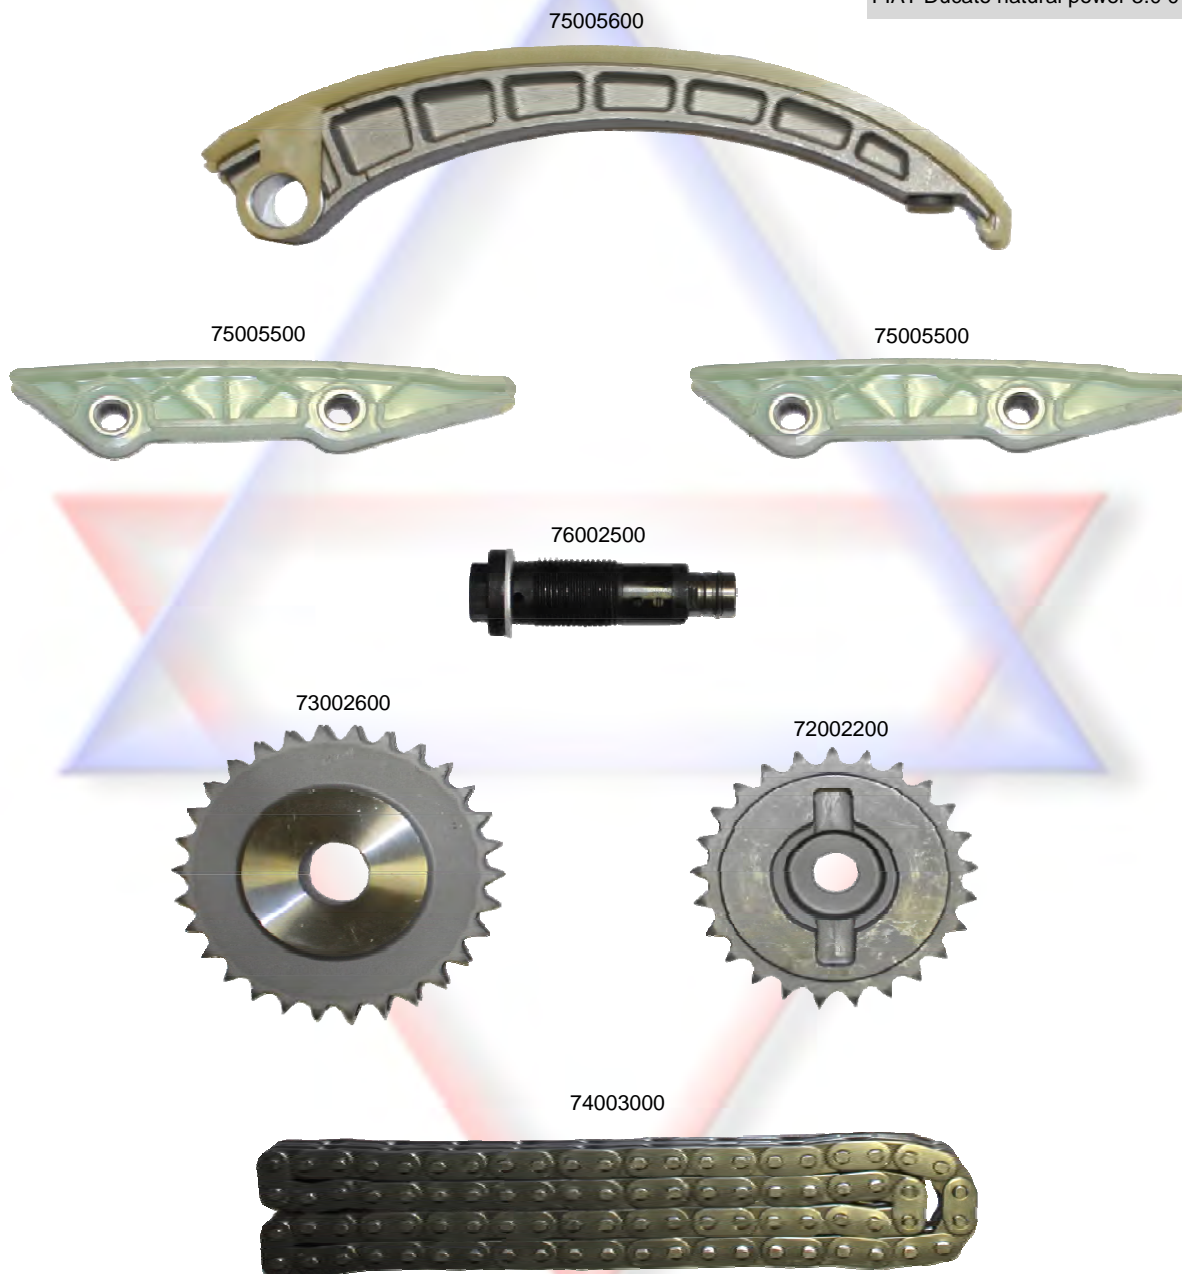

ref.		description	applications*
5095	504161356	FIAT DAILY III - IV - DUCATO 3.0 (for OIL PUMP)	FIAT Daily III - Daily IV (IVECO) 2.3 01/05-> FIAT Daily III - Daily IV (IVECO) 2.8 01/01->04/06 FIAT Daily III - Daily IV (IVECO) 3.0 09/04-> FIAT Ducato natural power 3.0 04/09->

5095 is composed by

ref.	oe	part type	nr.	notes
72002200		CRANK GEAR	1	
73002600		CAM GEAR	1	
74003000	504091968 - 504161356 - 504161356SK	CHAIN	1	84 LINKS
75005500	504019931	SLIDING-BLOCK	2	STRAIGHT
75000200		SLIDING-BLOCK	1	CURVED
76002500	5801617803	TENSIONER	1