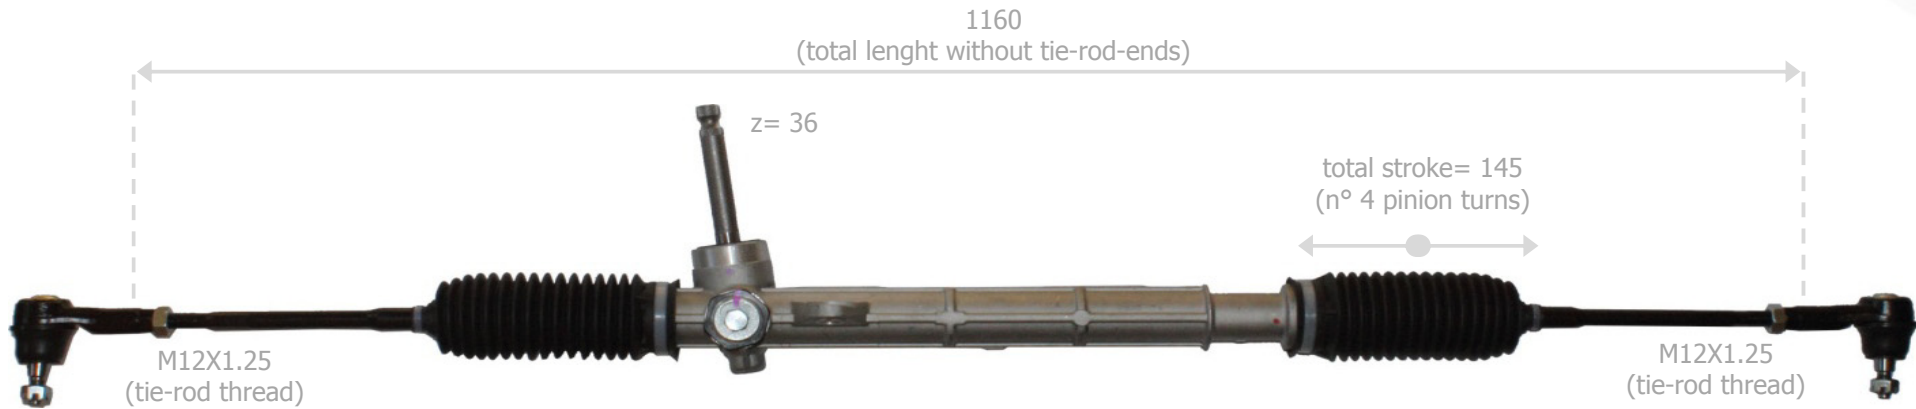

L.A.R.A.

di Bianchi P. & C. s.r.l.

La.r.a. ref. **210003**

HYUNDAI

i10 1000/1100/1200 cc PETROL / 1100 cc CRDi DIESEL

drive	year	original references	note
LH	01/2008 ->	56500-0X000	MANUAL STEERING