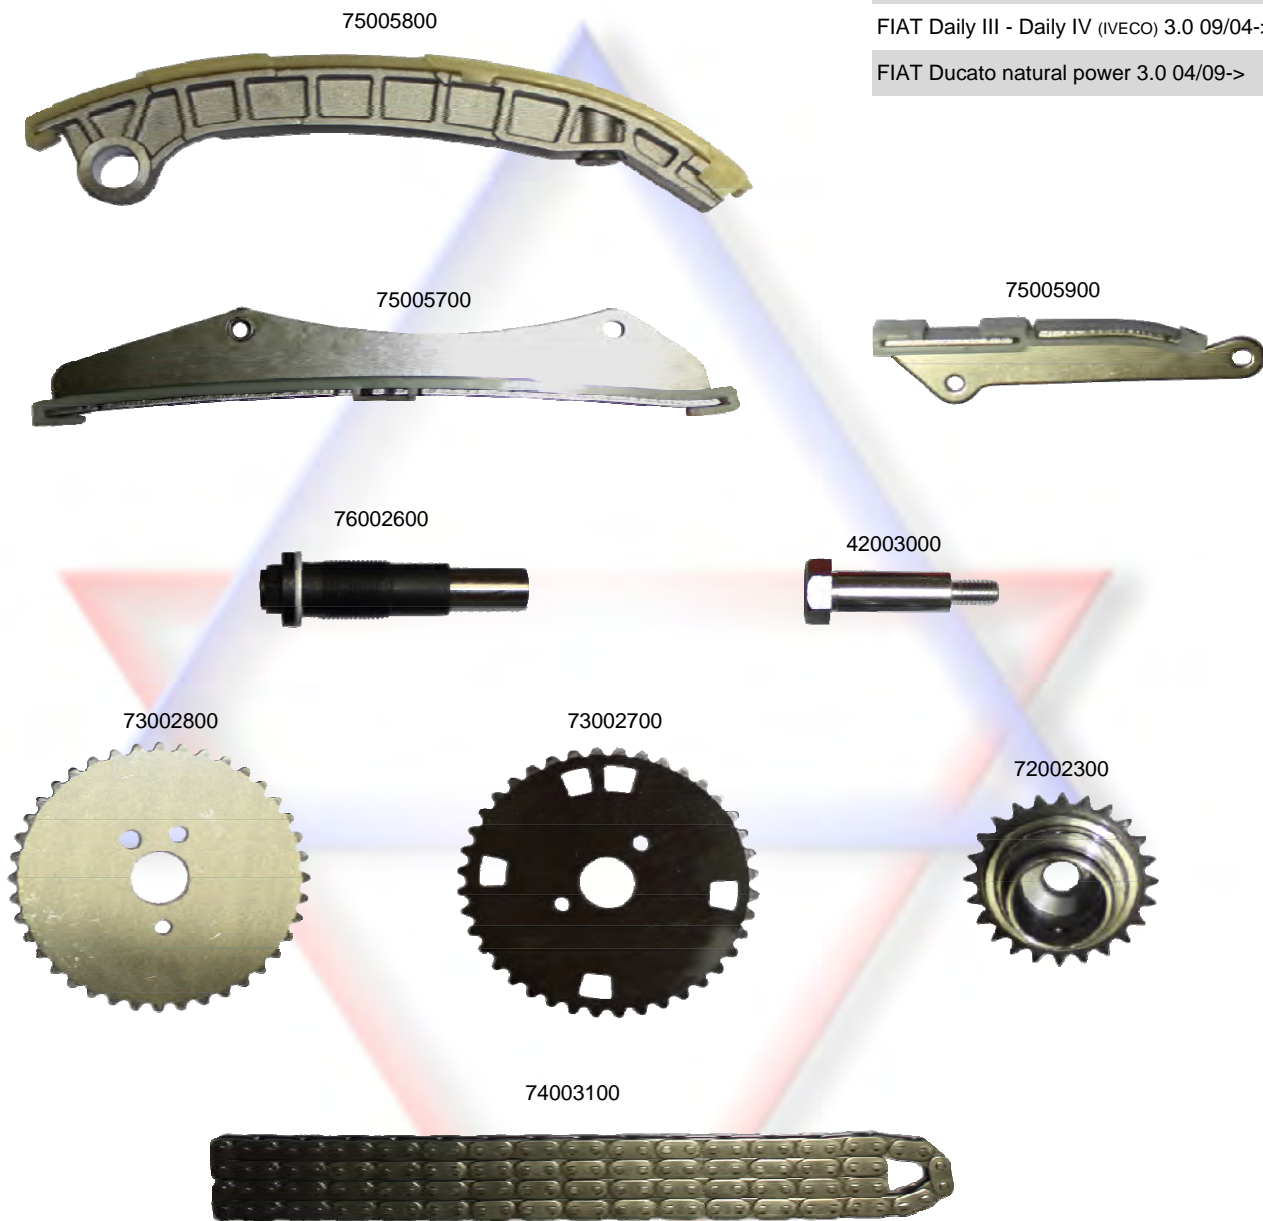

ref.	oe	description	applications*

5096	504084528 - 504288857	FIAT DAILY III - IV - DUCATO 3.0	FIAT Daily III - Daily IV (IVECO) 2.3 01/05-> FIAT Daily III - Daily IV (IVECO) 2.8 01/01->04/06 FIAT Daily III - Daily IV (IVECO) 3.0 09/04-> FIAT Ducato natural power 3.0 04/09->

5096 is composed by

ref.	oe	part type	nr.	notes
72002300		CRANK GEAR	1	
73002700		CAM GEAR	1	8 HOLES
73002800		CAM GEAR	1	4 HOLES
74003100	504091969 - 5801375562 - 5801375562SK	CHAIN	1	122 LINKS
75005700	504074380	SLIDING-BLOCK	1	STRAIGHT
75005800		SLIDING-BLOCK	1	CURVED
75005900	504019918	SLIDING-BLOCK	1	SHORT
76002600	5801375557 - 5801617802	TENSIONER	1	
42003000	504019914	SCREW	1