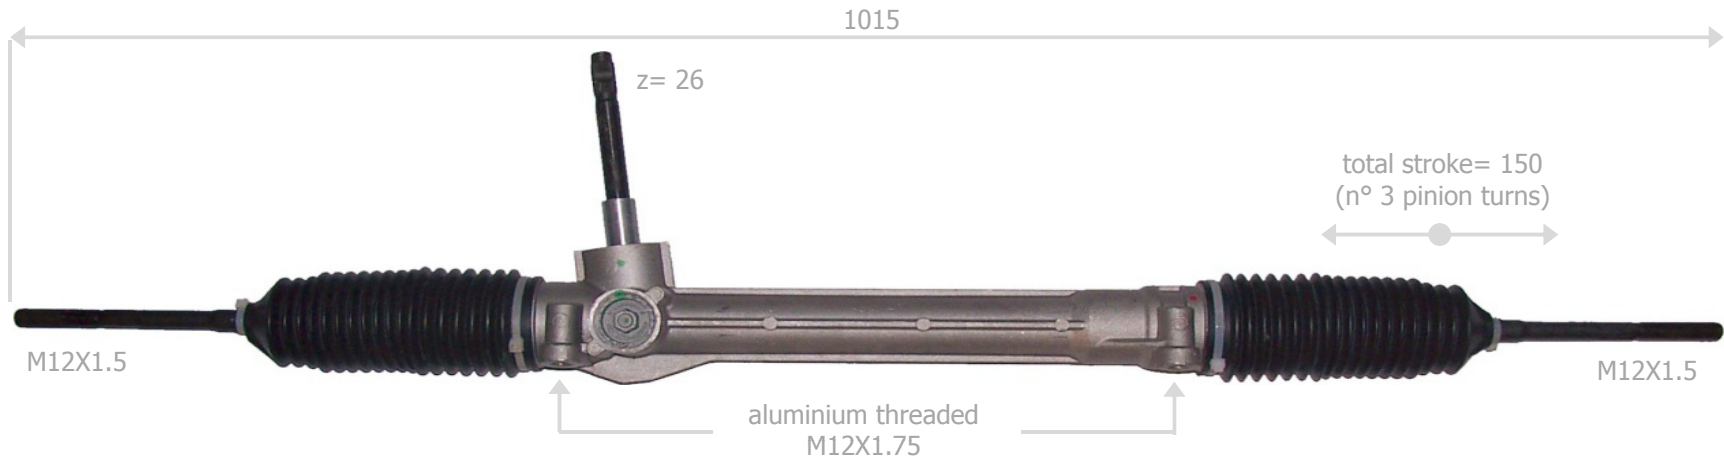

L.A.R.A.

di Bianchi P. & C. s.r.l. socio unico

La.r.a. ref.
190058

FIAT PANDA 900/1200 cc PETROL - 1300 cc DIESEL MULTIJET

LANCIA YPSILON 900/1200 cc PETROL - 1300 cc DIESEL MULTIJET

FIAT

drive	year	original references	note
LH	02/2012->	51907994 - 51907996 - 51965755	ELECTRIC STEERING ALUMINIUM THREADED M12X1.75

LANCIA

drive	year	original references	note
LH	05/2011->	51907994 - 51907996 - 51965755	ELECTRIC STEERING ALUMINIUM THREADED M12X1.75