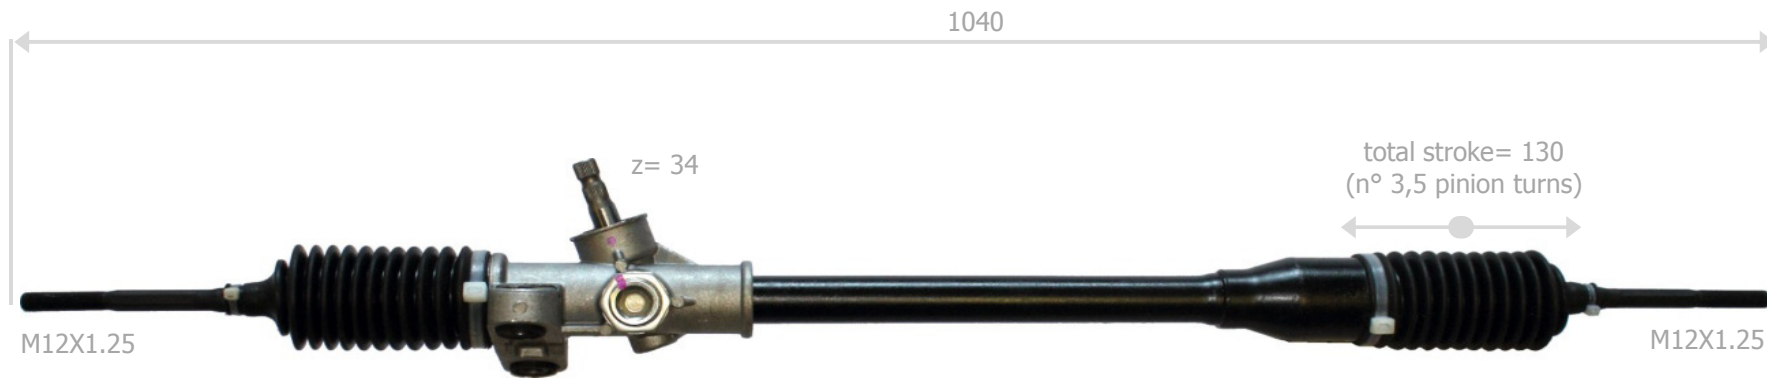

L.A.R.A.

di Bianchi P. & C. s.r.l. socio unico

La.r.a. ref. **370008**

TOYOTA

YARIS 1ST SERIES - 1000/1300/1500 cc PETROL - 1400 cc DIESEL

drive	year	original references	note
LH	04/1999->09/2005	45500-0D031 - 45510-52010 - 45510-52020	ELECTRIC STEERING